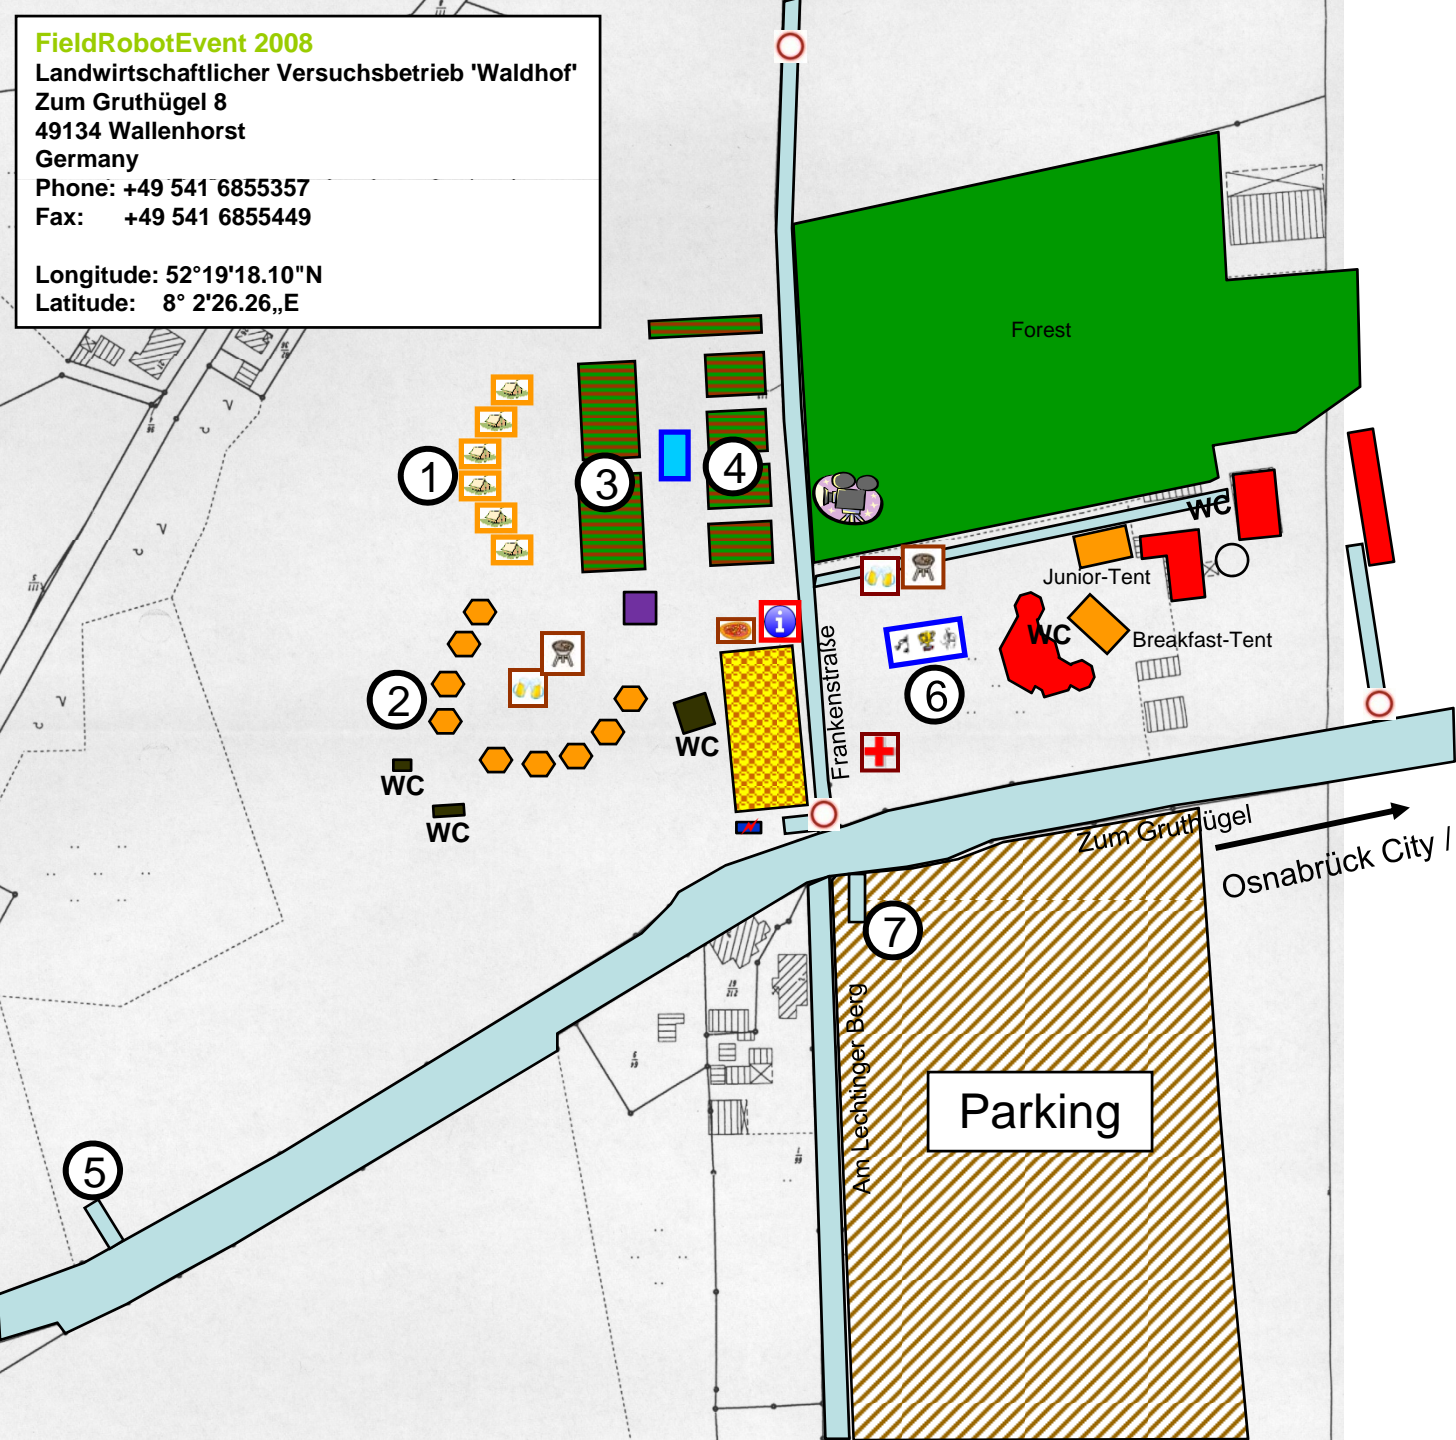

FieldRobotEvent 2008

Landwirtschaftlicher Versuchsbetrieb "Waldhof"
Zum Gruthügel 8
49134 Wallenhorst
Germany
Phone: +49 541 6855357
Fax: +49 541 6855449

Longitude: 52°19'18.10"N
Latitude: 8° 2'26.26,,E

- ① Sleeping Tents / Teams
- ② Companies Exhibition
- ③ Test Fields
- ④ Competition Fields
- ⑤ Access Road for Competitors
- ⑥ Stage (Music, Award Show, Opening)
- ⑦ Access Road for Parking

-  = Info-Point
-  = Fun for Kids
-  = Robot-Moderation Stage
-  = Pagoda
-  = Sleeping Tent
-  = Tent
-  = Building
-  = Flower Field
-  = Barbecue station
-  = Beer
-  = Power Station
-  = Stage (Music, Award Show, Opening)
-  = WebCam
-  = Toilette
-  = Pizza
-  = Ambulance